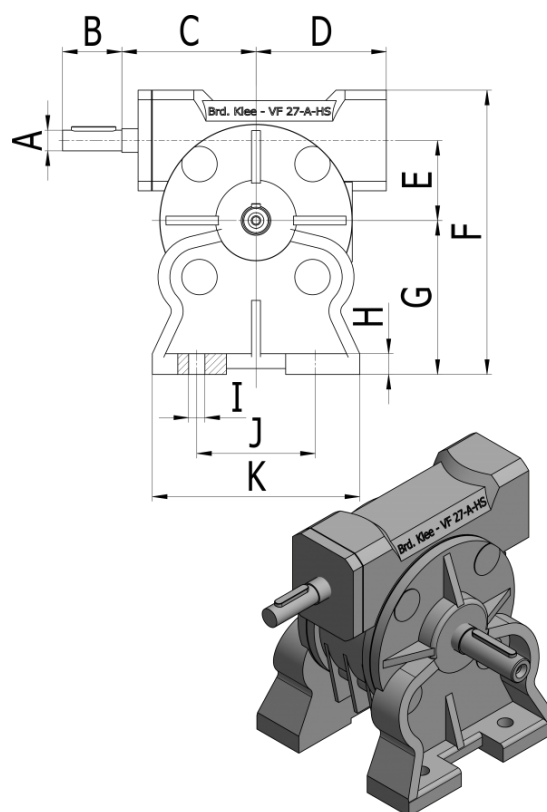

Article number: 3901027040200

Description: Worm gear with solid input shaft  
VF 27A-40-HS

## Measures

A = 7	I = 5.5
B = 20	J = 40
C = 45	K = 70
D = 43	
E = 27	
F = 99	
G = 52	
H = 7	